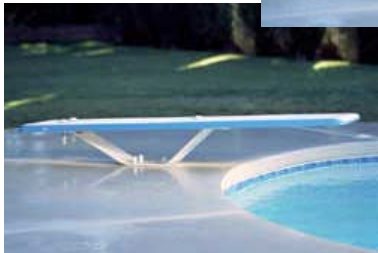

Techni-Spring
Fiberglass →